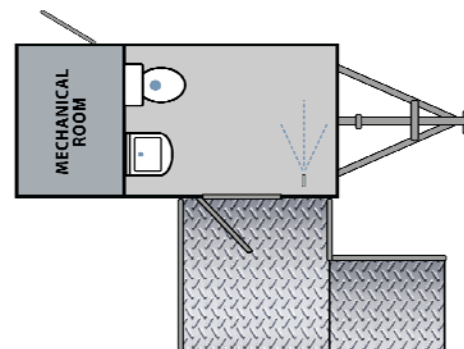

Unit Dimensions

Length: 18' (including trailer tongue &) Width:
Width: 15'.6" (ramp down)
Height: 10' 6" (from ground to top of A/C unit)
Dry Weight: Approx. 2,800 lbs.

Licensed and Insured