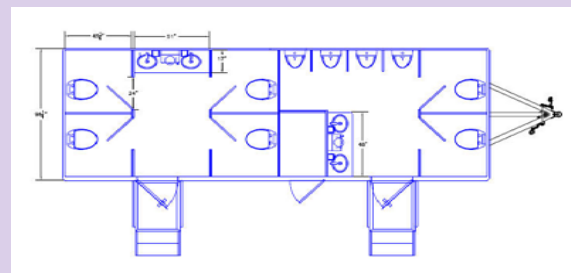

877-922-9980
California@RoyalRestroomsCA.com
www.RoyalRestroomsCA.com

Unit Dimensions

- Length: 32' (including trailer tongue)
- Width: 12' (stairs down)
- Height: 11' (from ground to top of A/C unit)
- Dry Weight: Approx. 10,500 lbs

Licensed and Insured